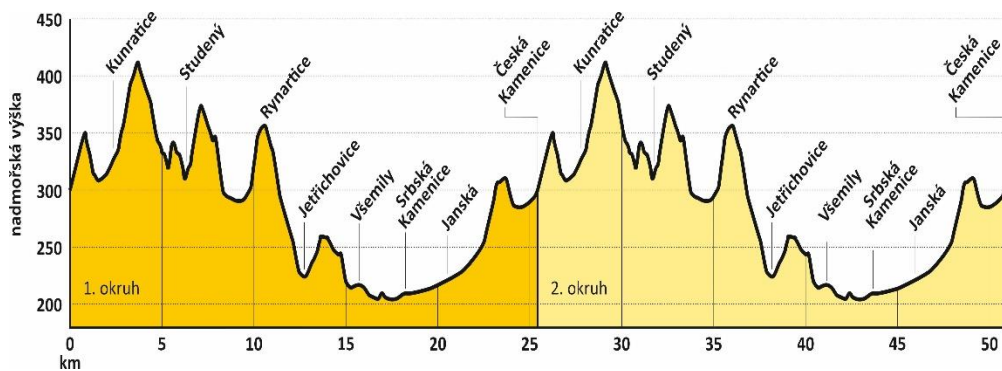

**Race route – Peklo Severu Road HOBBY N°1 – April 20<sup>th</sup>, 2024 (Saturday) – Krásná Lípa**

Length of the circuit / race: **12,4 km / 62 km**

Elevation gain – circuit: **210 meters**

Elavation gain - race: **1.050 meters**

## Race route – Peklo Severu Road HOBBY N°2 – April 21<sup>st</sup>, 2024 (Sunday) – Česká Kamenice

Length of the circuit / race      **25,4 km / 50,8 km**  
 Elevation gain – circuit:              **500 meters**  
 Elevation gain – race:                  **1.000 meters**