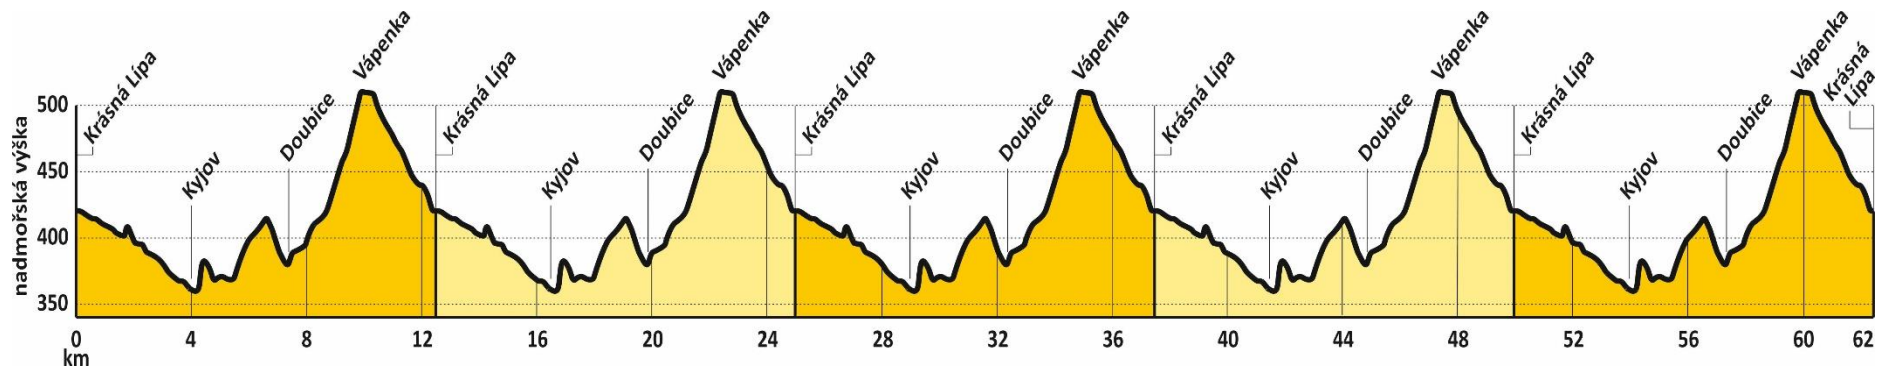

**Race route – Peklo Severu Road HOBBY N°1 – April 20<sup>th</sup>, 2024 (Saturday) – Krásná Lípa**

Length of the circuit / race: **12,4 km / 62 km**

Elevation gain – circuit: **210 meters**

Elavation gain - race: **1.050 meters**