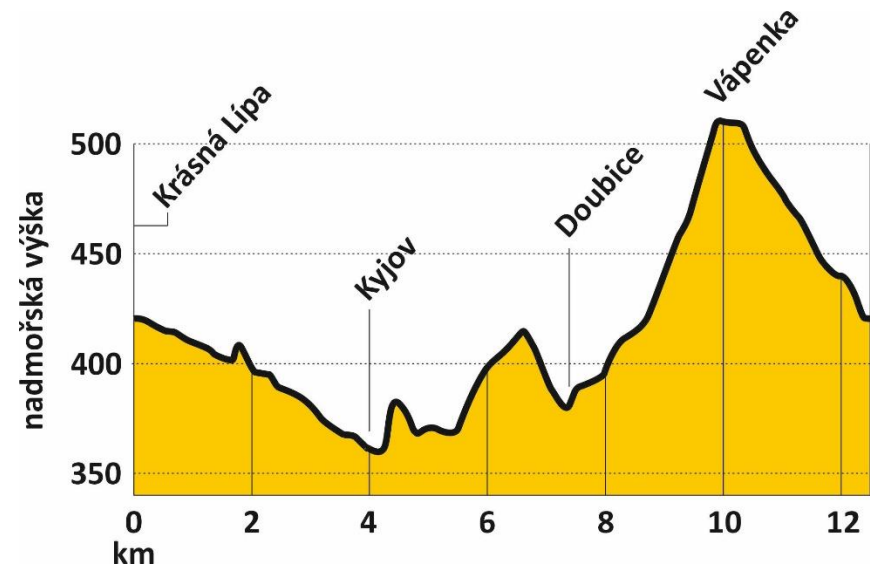

**Race route – Peklo Severu Road HOBBY N°1 – April 20<sup>th</sup>, 2024 (Saturday) – Krásná Lípa**

Length of the circuit / race: **12,4 km / 62 km**

Elevation gain – circuit: **210 meters**

Elavation gain - race: **1.050 meters**