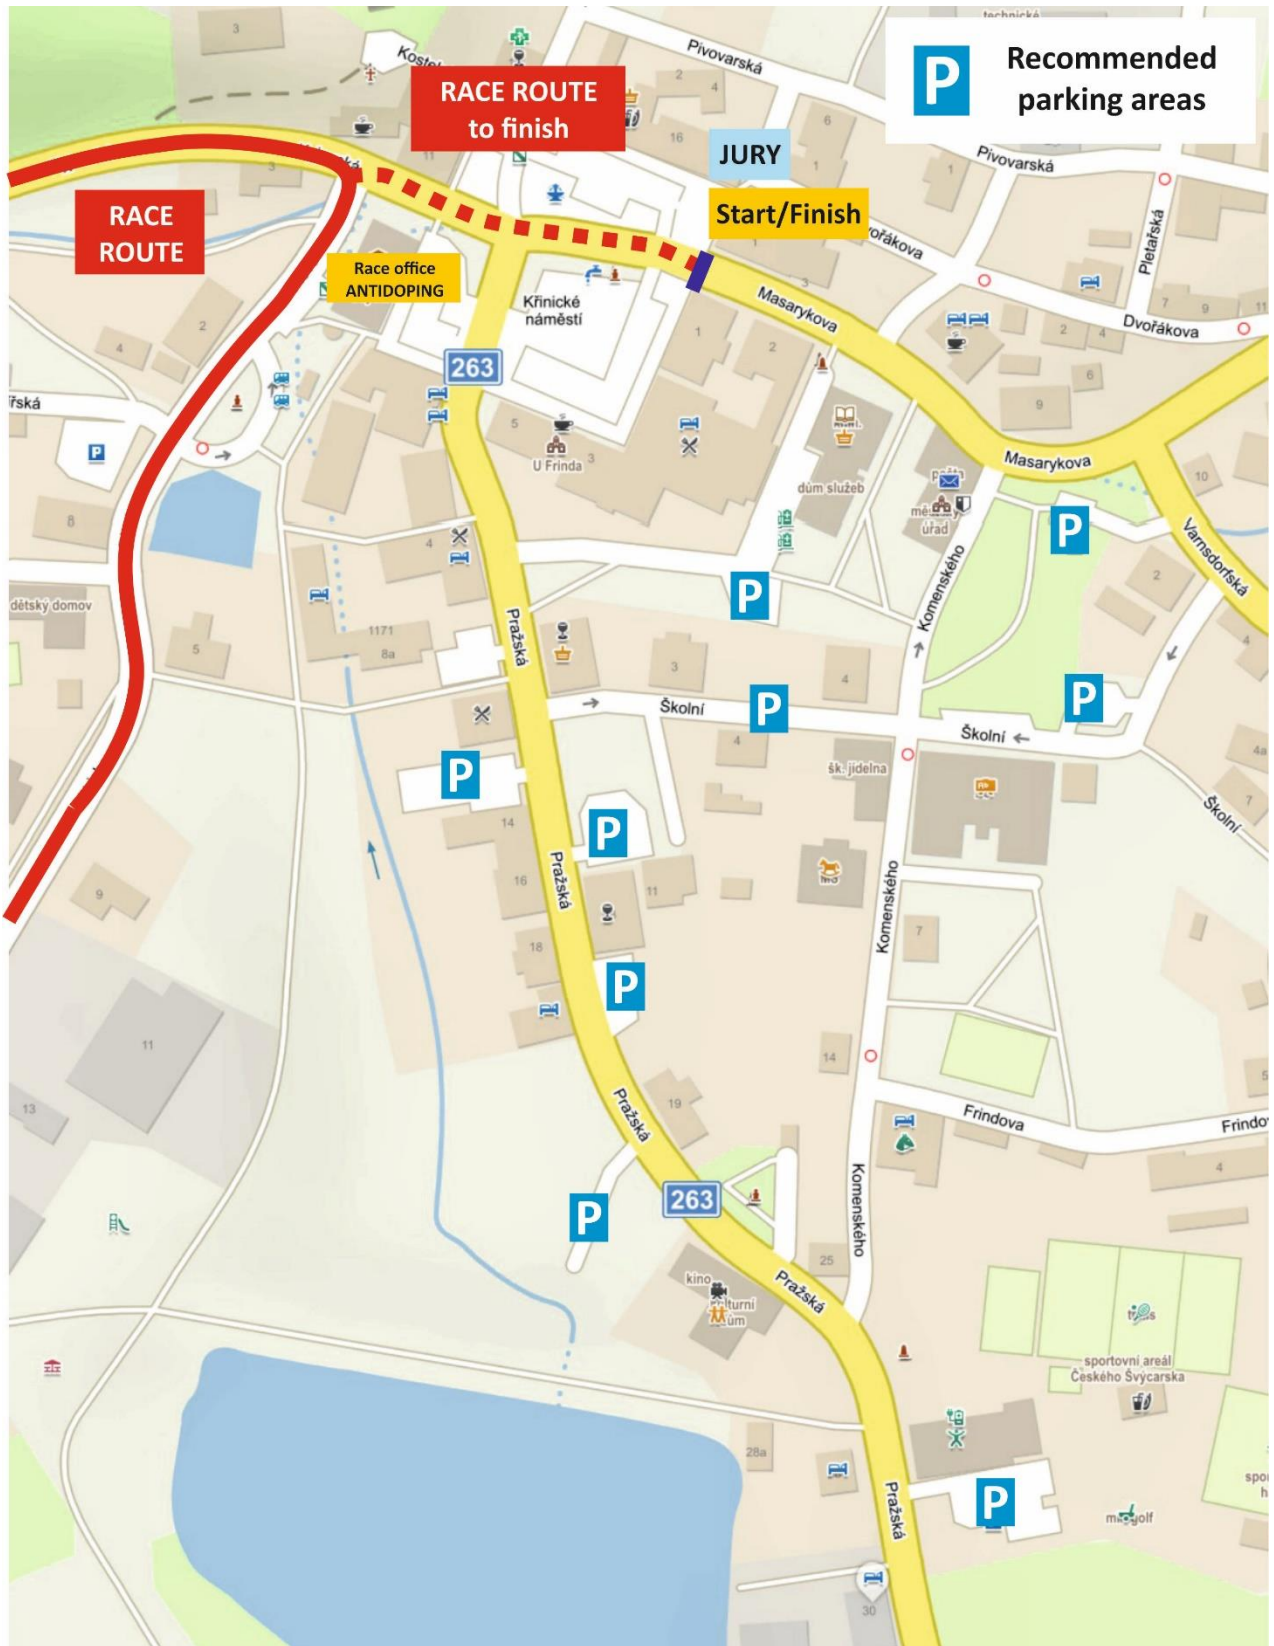

Recommended parking areas – Peklo Severu Road HOBBY N°1

April 20th, 2024 (Saturday) – Krásná Lípa